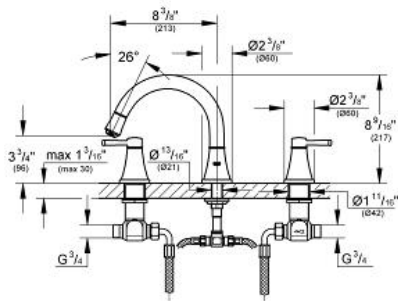

GRANDERA
Roman Bathtub Faucet
MODEL # 25154EN0

Pure Freude
an Wasser

ADA

Product Description:
GRANDERA
Roman Bathtub Faucet

- Standard Specification:**
- 1/2" ceramic cartridge (90° turn)
 - GROHE StarLight finish
 - Spout with flow control

- Applicable Codes & Standards:**
- Energy Policy Act of 1992
 - ASME A112.18.1/CSA B125.1
 - ICC/ANSI A117.1

Color:
□ 25154EN0 Brushed Nickel