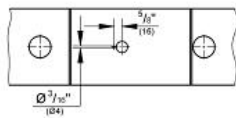

GRANDERA
Roman Bathtub Faucet
MODEL # 25154EN0

Pure Freude
an Wasser

ADA

Product Description:
GRANDERA
Roman Bathtub Faucet

- Standard Specification:**
- 1/2" ceramic cartridge (90° turn)
 - GROHE StarLight finish
 - Spout with flow control